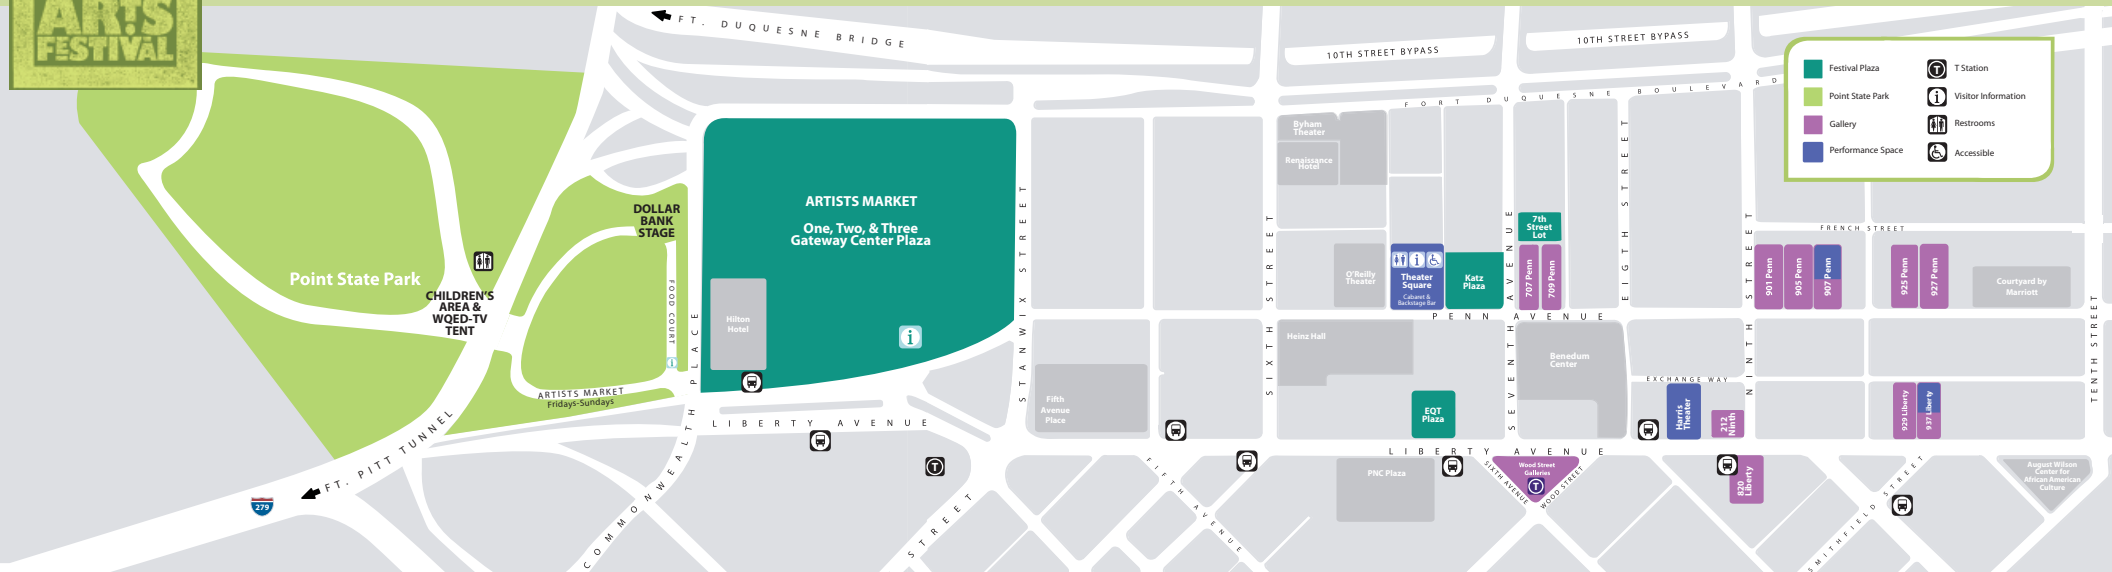

a division of

# PITTSBURGH'S CULTURAL DISTRICT

a project of The Pittsburgh Cultural Trust

	Festival Plaza		T Station
	Point State Park		Visitor Information
	Gallery		Restrooms
	Performance Space		Accessible