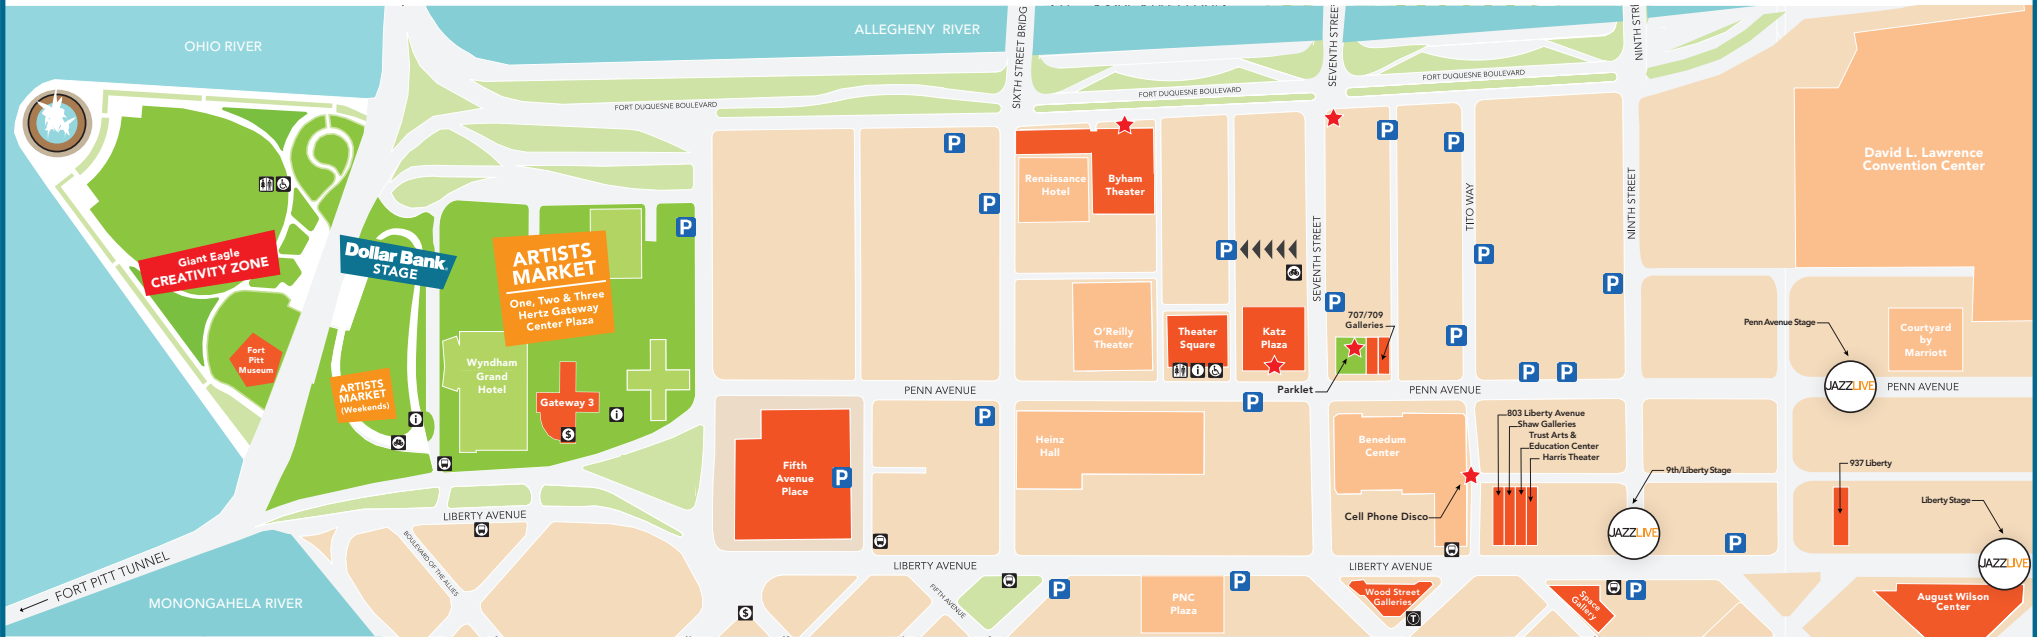

June 3-12, 2011

DOWNTOWN PITTSBURGH  
POINT STATE PARK | HERTZ GATEWAY CENTER | CULTURAL DISTRICT

3riversartsfest.org

# PITTSBURGH'S CULTURAL DISTRICT

	Visitor Information		Accessible		Public Art
	Restrooms		Bus Stop		JAZZLIVE Stage
	T Station		Bike Parking		Parking
	Dollar Bank® ATM				